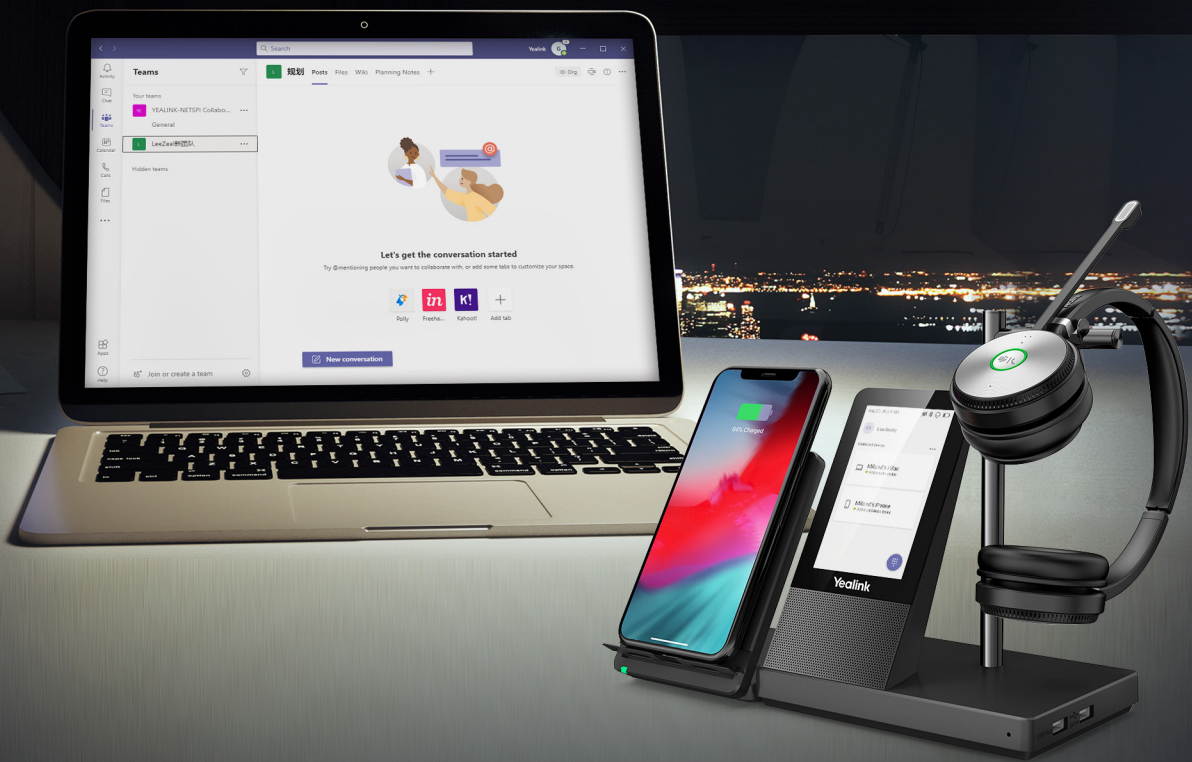

uc workstation

All-in-One Voice Device Solution

All Devices in One

All Connection in One

All Control in One